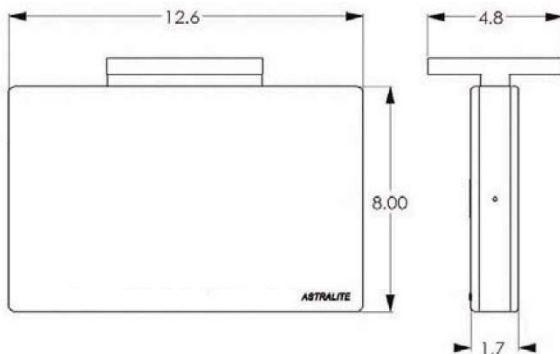

DIMENSIONS

Material	Mounting	Battery	Code Compliance
Thermoplastic	Ceiling / Wall	Nickel-cadmium	UL 924

ORDERING GUIDE

MODEL	NO. OF FACES	LETTER COLOR	HOUSING COLOR	BATTERY BACKUP	OPTIONS
TP	1 Single Face 2 Double Face	R Red Letters G Green Letters	B Black W White	AC AC Only EM Battery Backup	SW Special Wording