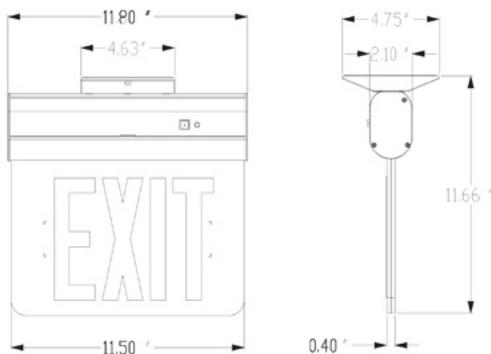

## DIMENSIONS

Dimensions Shown: LG-750-REM-6

Material	Mounting	Battery	Code Compliance	Dimensions
Aluminum Housing	Ceiling / Wall	Nickel-cadmium	UL 924	11.8" W X 11.66" H X 4.75" D