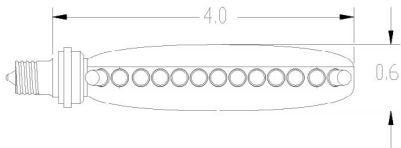

CATALOG NUMBER	TYPE
PROJECT NAME	DATE

SPECIFICATIONS

FEATURES

- Candelabra base standard
- Input Voltage: 120VAC (+10% -20%)
- Power Consumption: 3W
- Light Source: long-lasting high-output AlInGaP L.E.D.
- 360-degrees swivel lamp base for proper L.E.D. orientation (should be facing the diffuser)
- One-year warranty

DIMENSIONS

FRL

L.E.D. RETROFIT

ORDERING GUIDE

MODEL	COLOR	ADAPTERS
FRL	R Red G Green	C Candelabra I Intermediate B Bayonet