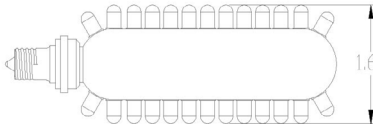

CATALOG NUMBER	TYPE
PROJECT NAME	DATE

SPECIFICATIONS

FEATURES

- Candelabra base standard
- Input Voltage: 120VAC (+10% -20%)
- Power Consumption: 3W
- Light Source: long-lasting high-output AlInGaP L.E.D.
- 360-degrees swivel lamp base for proper L.E.D. orientation (should be facing the diffuser)
- One-year warranty

DIMENSIONS

FRL

L.E.D. RETROFIT

ORDERING GUIDE

MODEL	COLOR	ADAPTERS
FRL	R Red G Green	C Candelabra I Intermediate B Bayonet