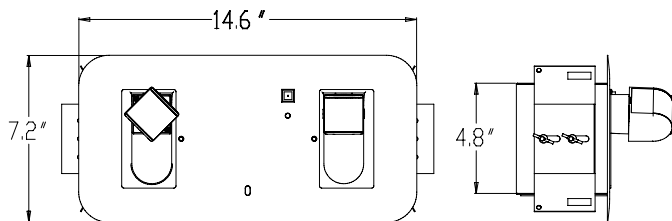

Recessed Wall or Ceiling Mount

DIMENSIONS

SHOWN WITH LAMP HEADS OPENED

Optional Caddy-Bar
Order #
CAD-24"

TYPE _____

CATALOG# _____

LG-300

NOBLER SERIES
Recessed MR11 Unit