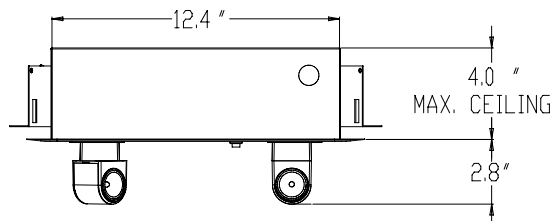

Recessed Wall or Ceiling Mount

DIMENSIONS

SHOWN WITH LAMP HEADS OPENED

Optional Caddy-Bar
Order #
CAD-24"

TYPE _____

CATALOG# _____

LG-300

NOBLER SERIES
Recessed MR11 Unit