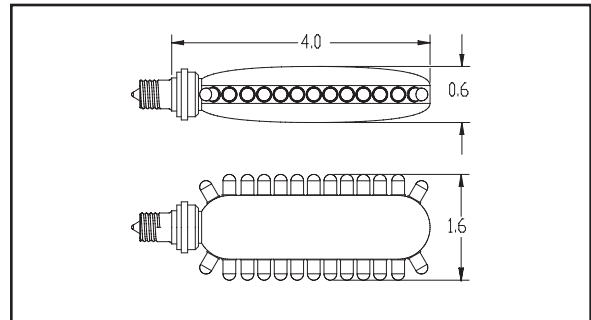

FRL

MODEL

—

COLOR

R RED
G GREEN

—

ADAPTERS

C Candelabra
I Intermediate
B Bayonet